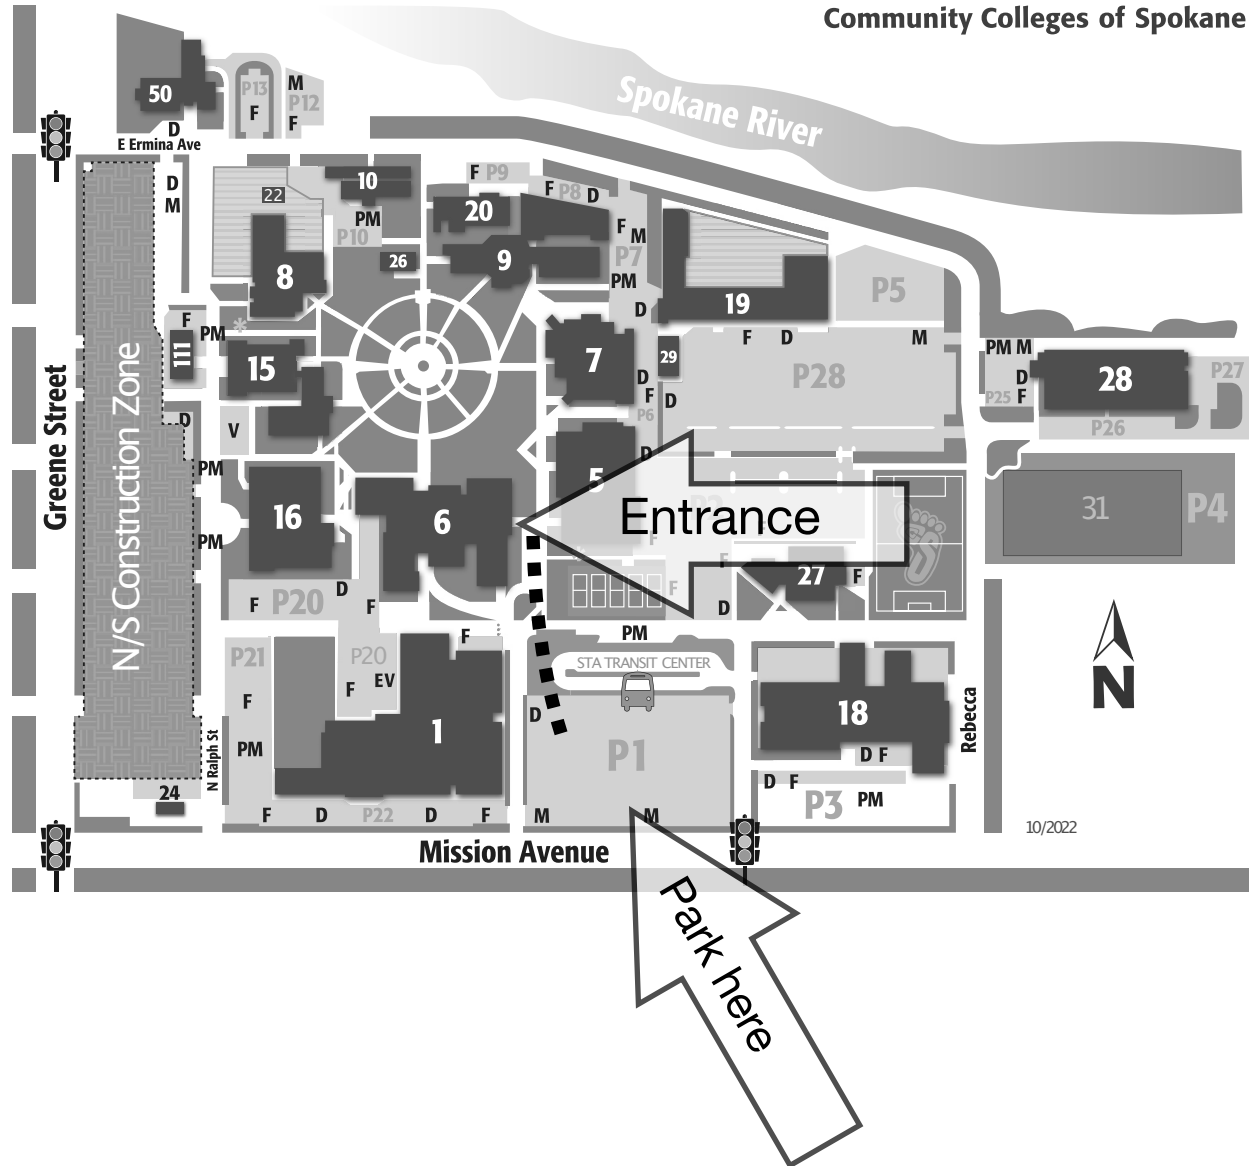

Spokane Community College

Building Legend

- 1 Main
- 5 Walter S. Johnson Sports Center
- 6 Lair-Student Center
- 7 Jenkins Wellness Center
- 8 Environmental Sciences/Facilities
- 9 Health Science
- 10 Greenhouses
- 15 Student Services
- 16 Learning Resources Center
- 18 Automotive
- 19 Heavy Equipment / Fire Science
- 20 Bigfoot Head Start Child Care Center
- 24 Fire Drill Tower
- 27 Livingston Science and Mathematics
- 28 Standard Technical Education
- 31 Future Apprenticeship Center
- 50 Max M. Snyder/Campus Security
- 111 Environmental Sciences Annex

Off-campus

- Apprenticeship and Journeyman Training Center
2110N Fancher Way
- Central Receiving
3939N Freya St
- Hangar, Felts Field
5317E Rutter Ave

Campus Parking

- Student—available in most lots
- Visitor—paid meter or permit
- * Bike Lockers
- D Disability
- EV Electric Vehicle
- F Faculty
- M Motorcycle
- PM Parking Meter
- V Visitor
- Main Entrances to Campus